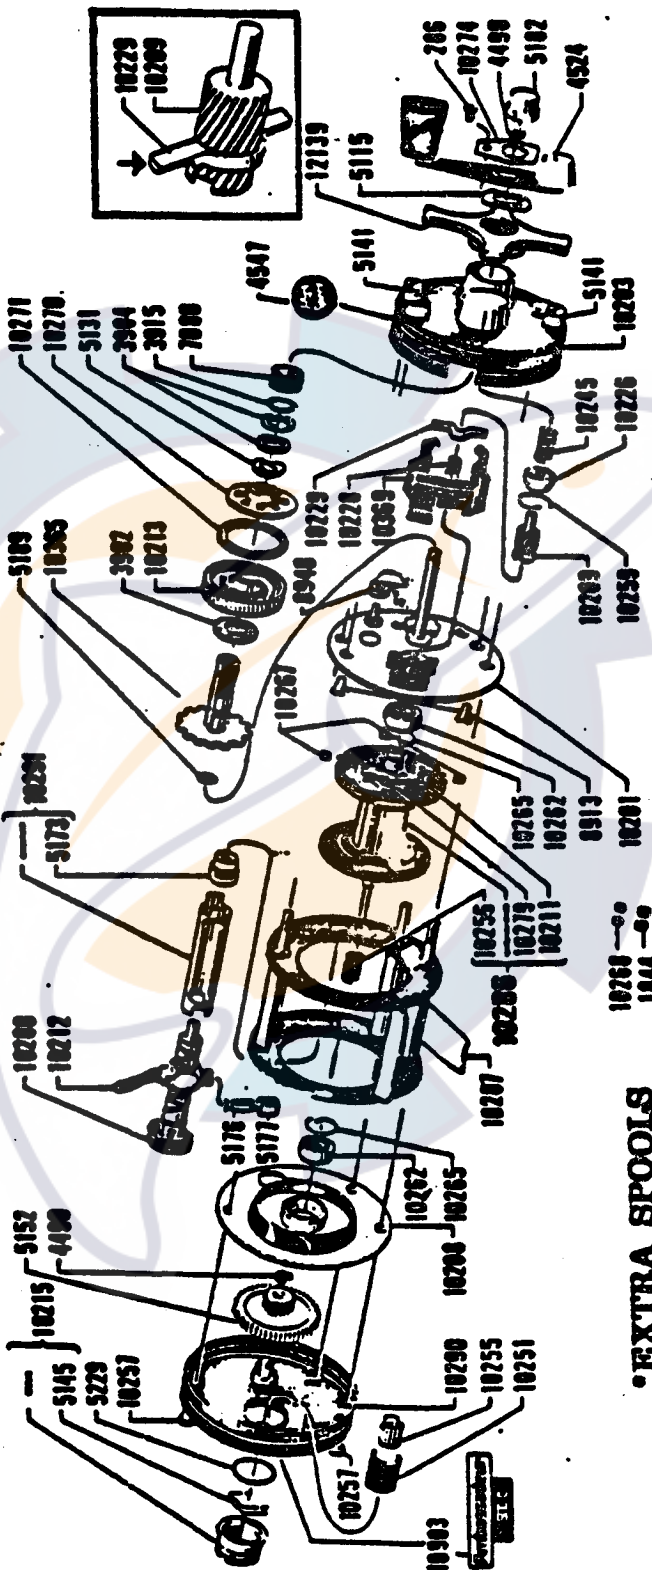

*

1500 C
77-09-00

• EXTRA SPOOLS

Part No.	Code No.
10206	56229